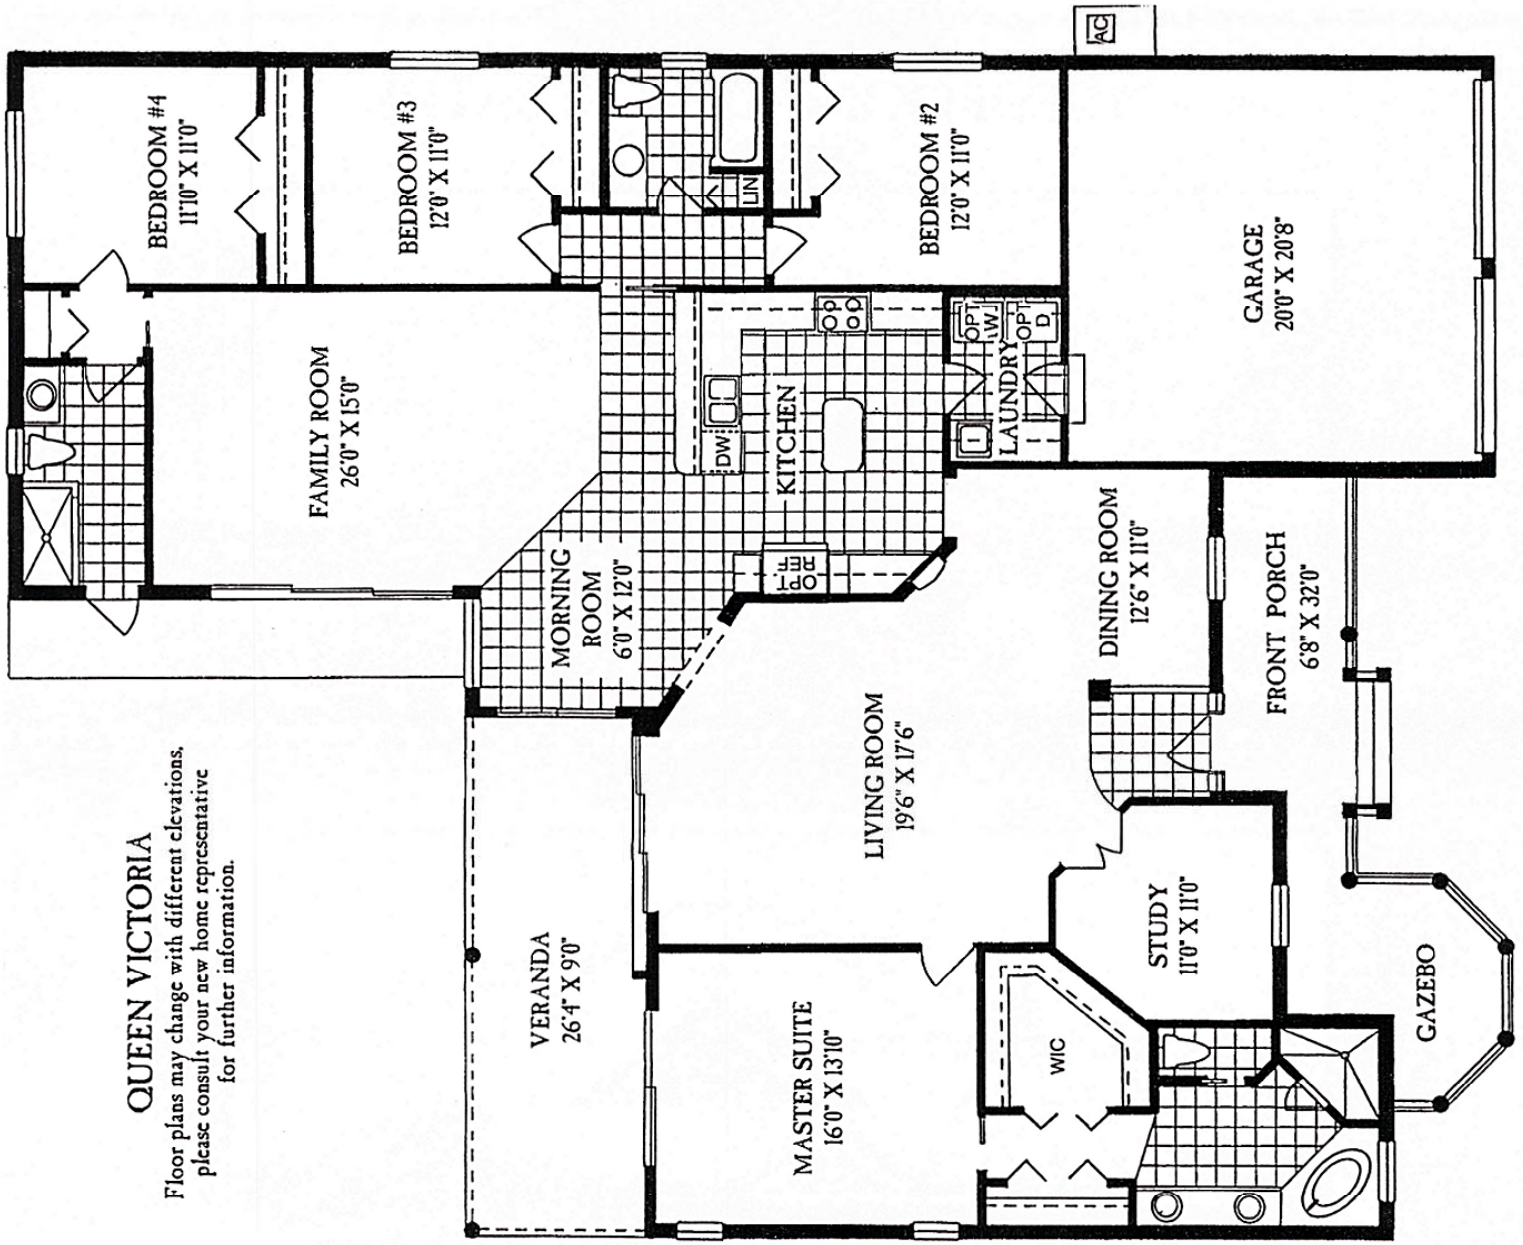

Series "F"

4 BEDROOM/ DEN / 3 BATHS
2,623 SQ. FT.

French Prince

McGREGOR RESERVE

The Renaissance Series

QUEEN VICTORIA

Floor plans may change with different elevations,
please consult your new home representative
for further information.

McGREGOR RESERVE

The Renaissance Series

Series "I"

SQUARE FOOTAGE	
LIVING AREA	2,623
GARAGE	451
FRONT PORCH	400
BACK PORCHES	320
TOTAL	3,613