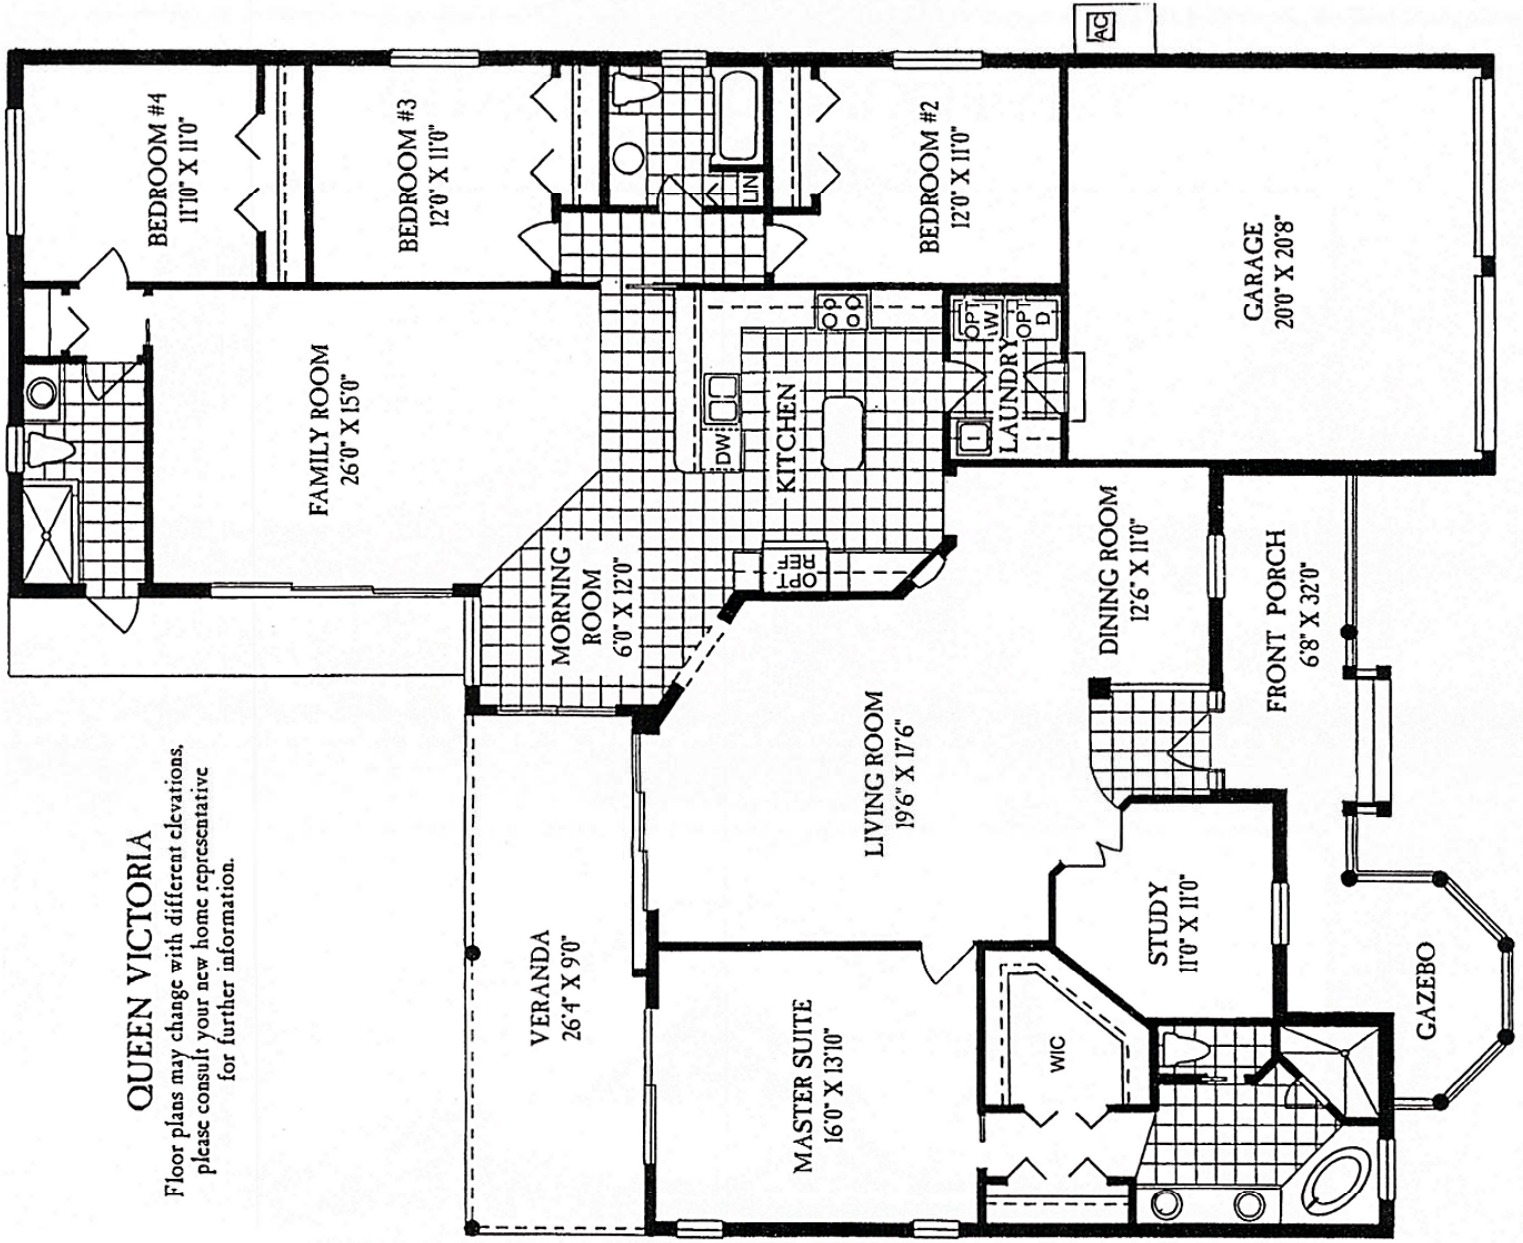

QUEEN VICTORIA

Floor plans may change with different elevations,
please consult your new home representative
for further information.

McGREGOR RESERVE

The Renaissance Series

Series "I"

SQUARE FOOTAGE	
LIVING AREA	2,623
GARAGE	451
FRONT PORCH	400
BACK PORCHES	320
TOTAL	3,613