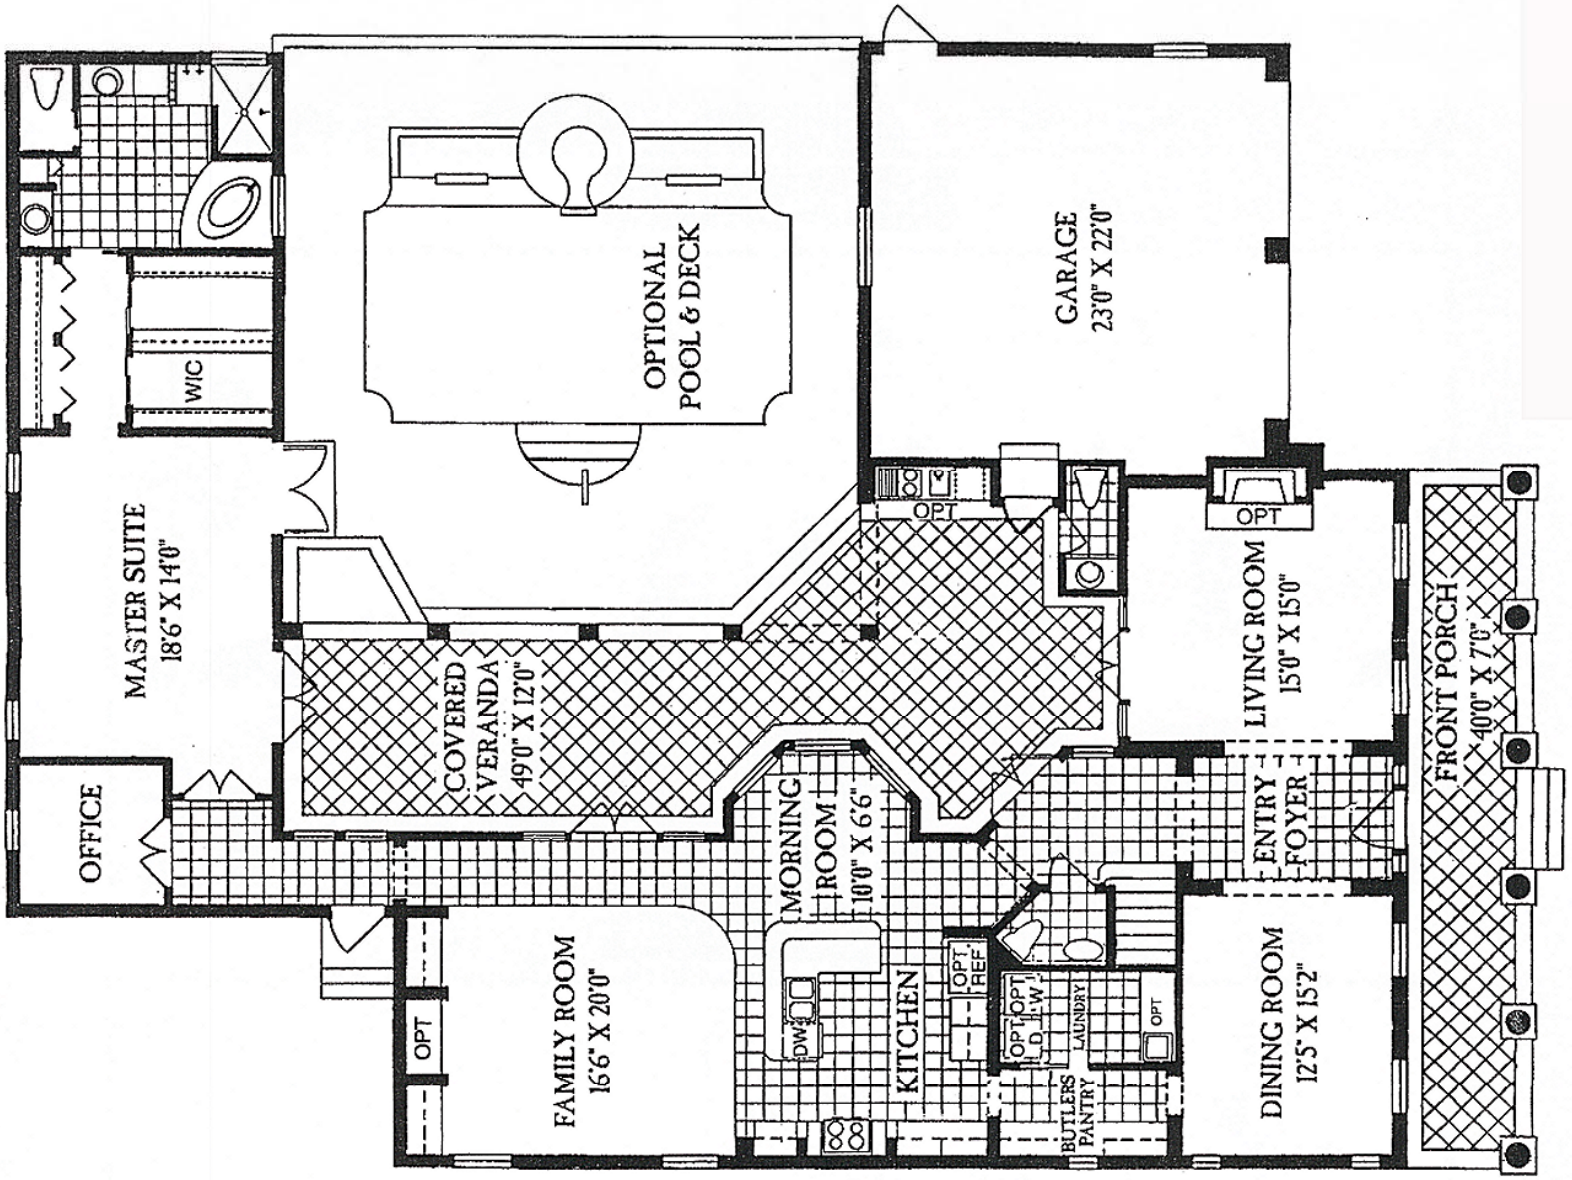

Series "E"

4 BEDROOM / 3 Full & 2 1/2 BATHS
3,283 SQ. FT.

Colonial Revival

McGREGOR RESERVE

The Renaissance Series

McGREGOR RESERVE

The Renaissance Series

Series "E"

SQUARE FOOTAGE

LIVING AREA MAIN LEVEL	2,319
LIVING AREA UPPER LEVEL	964
GARAGE	601
FRONT PORCH	285
VERANDA	631
BALCONIES	375
TOTAL	5,175

COLONIAL REVIVAL

Floor plans may change with different elevations. please consult your new home representative for further information.

UPPER LEVEL