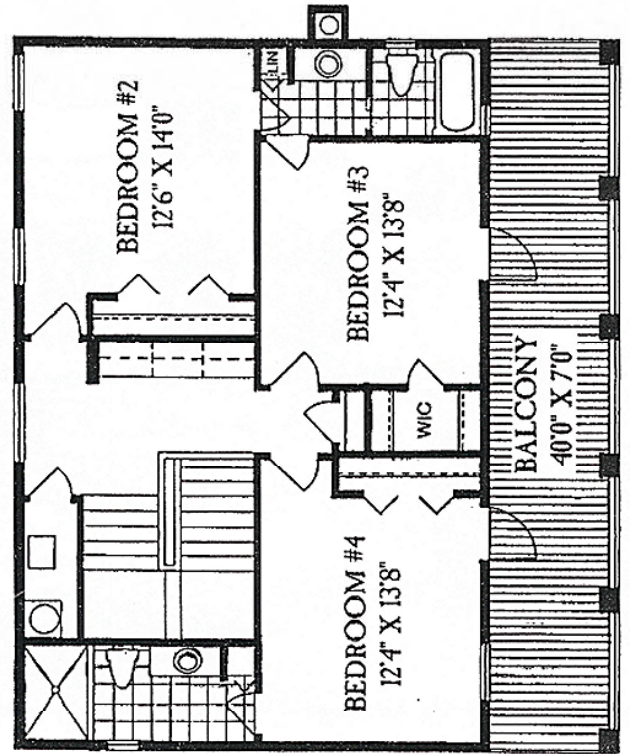

Series "E"

4 BEDROOM / 3 Full & 2 1/2 BATHS
3,283 SQ. FT.

Colonial Revival

McGREGOR RESERVE

The Renaissance Series

McGREGOR RESERVE

The Renaissance Series

Series "E"

SQUARE FOOTAGE

LIVING AREA MAIN LEVEL	2,319
LIVING AREA UPPER LEVEL	964
GARAGE	601
FRONT PORCH	285
VERANDA	631
BALCONIES	375
TOTAL	5,175

COLONIAL REVIVAL

Floor plans may change with different elevations. please consult your new home representative for further information.