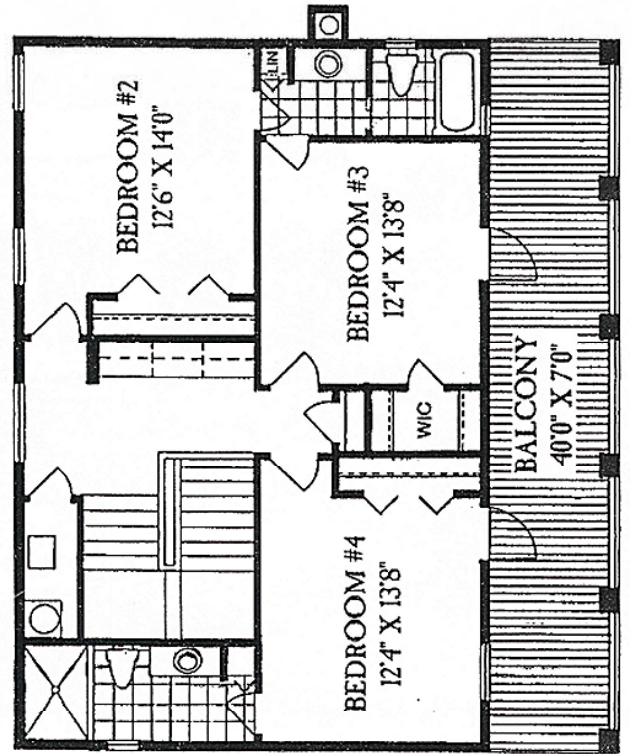

The Renaissance Series

Series "E"

SQUARE FOOTAGE

LIVING AREA MAIN LEVEL	2,319
LIVING AREA UPPER LEVEL	964
GARAGE	601
FRONT PORCH	285
VERANDA	631
BALCONIES	375
TOTAL	5,175

COLONIAL REVIVAL

Floor plans may change with different elevations. please consult your new home representative for further information.

UPPER LEVEL