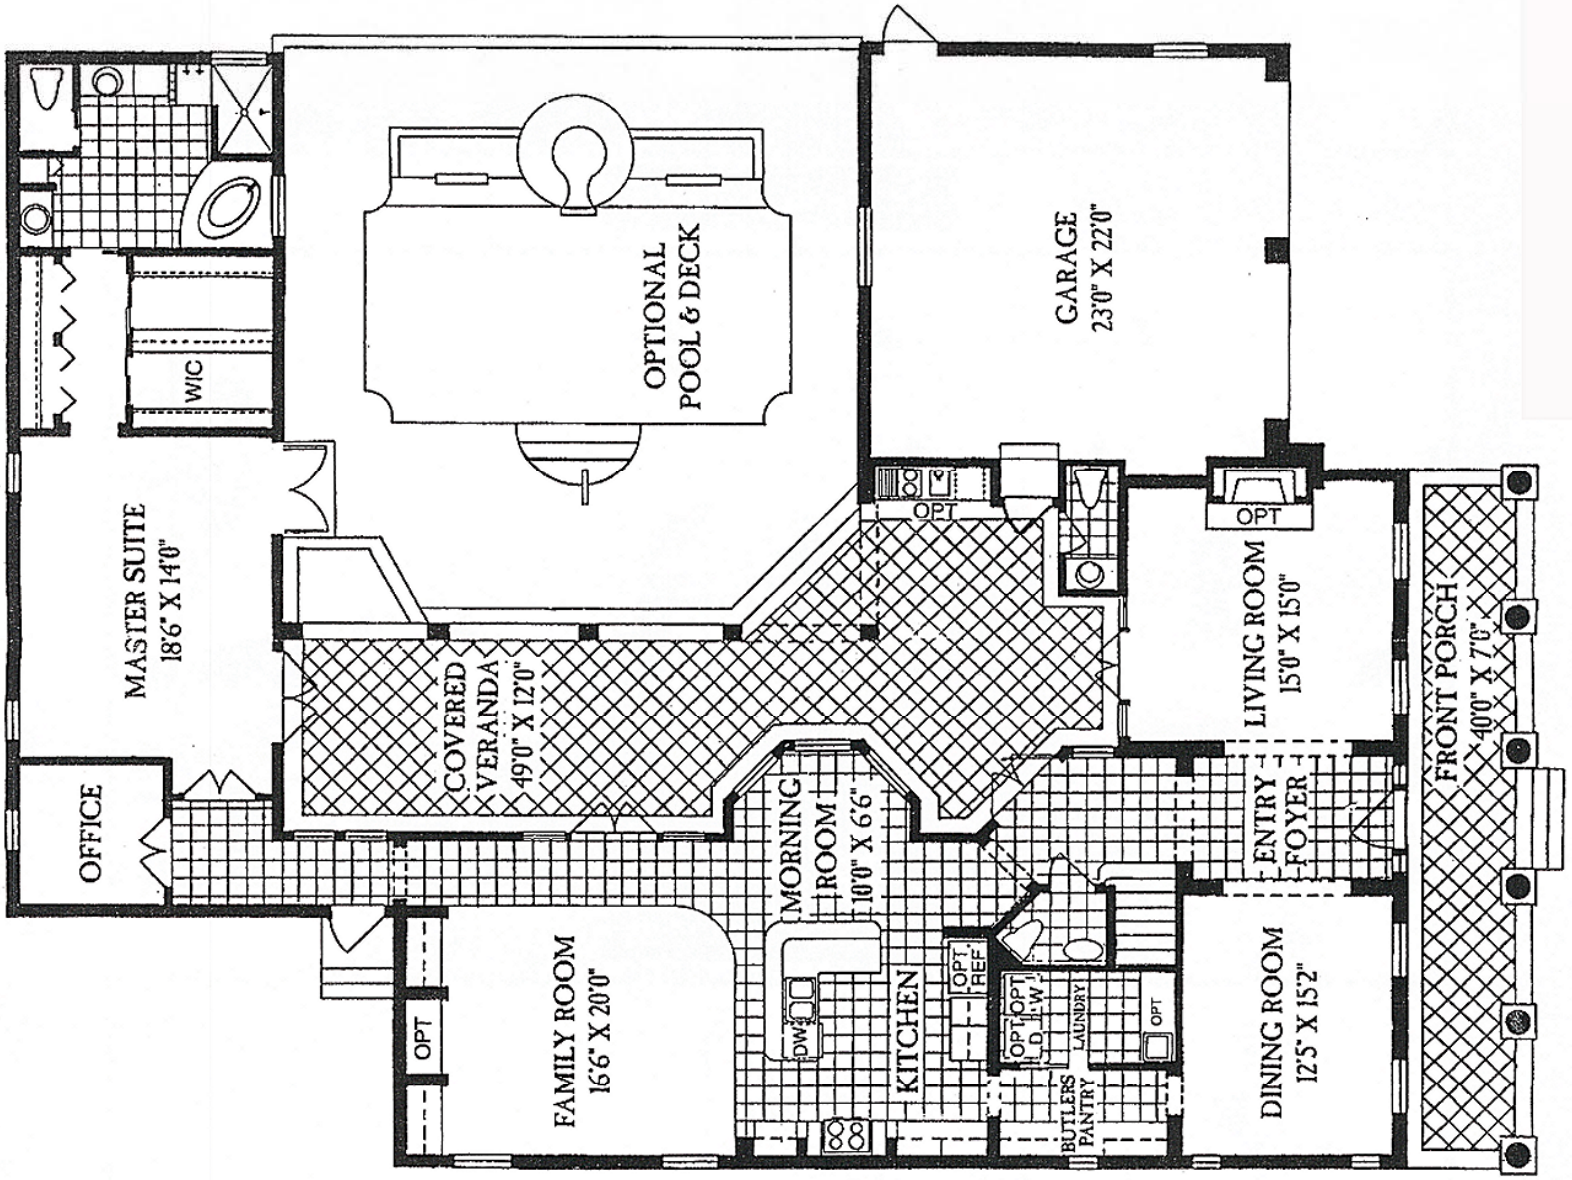

The Renaissance Series

Series "E"

SQUARE FOOTAGE

LIVING AREA MAIN LEVEL	2,319
LIVING AREA UPPER LEVEL	964
GARAGE	601
FRONT PORCH	285
VERANDA	631
BALCONIES	375
TOTAL	5,175

COLONIAL REVIVAL

Floor plans may change with different elevations. please consult your new home representative for further information.

UPPER LEVEL