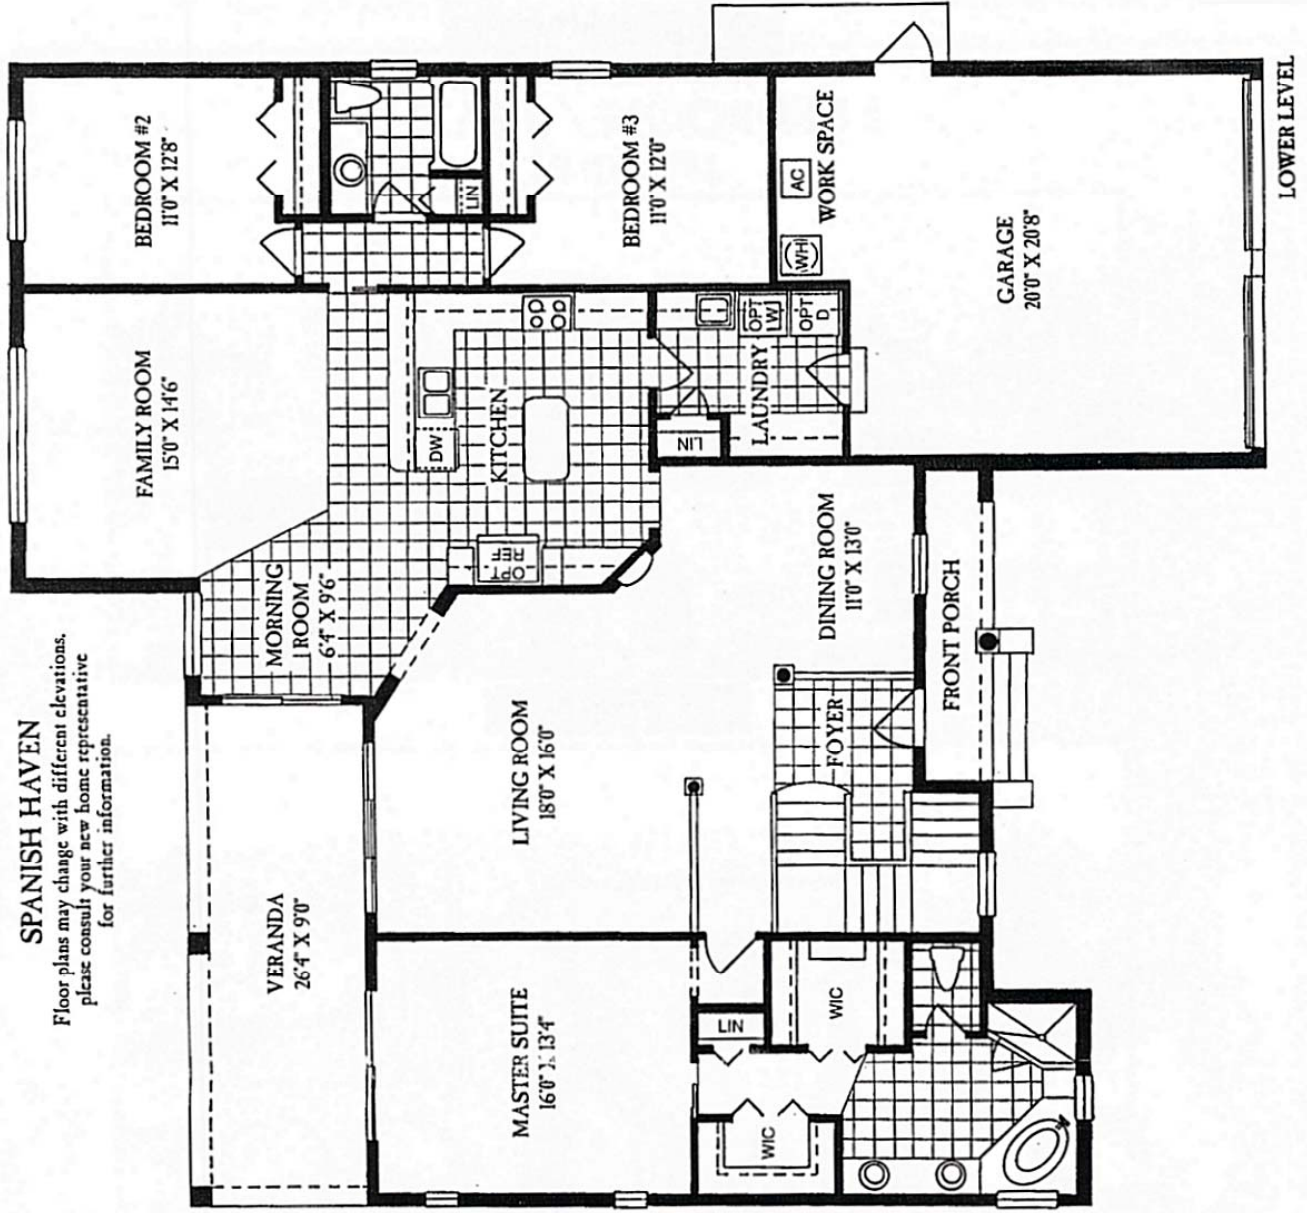

Series "D"

5 BEDROOM / 3 BATHS
3,073 SQ. FT.

Spanish Haven

Italian Haven

McGREGOR RESERVE

The Renaissance Series

McGREGOR RESERVE

The Renaissance Series

Series "D"

SQUARE FOOTAGE	
LIVING AREA MAIN LEVEL	2,400
LIVING AREA UPPER LEVEL	673
GARAGE	495
FRONT PORCH	57
VERANDA	237
TOTAL	3,862

SPANISH HAVEN

Floor plans may change with different elevations, please consult your new home representative for further information.

LOWER LEVEL

UPPER LEVEL