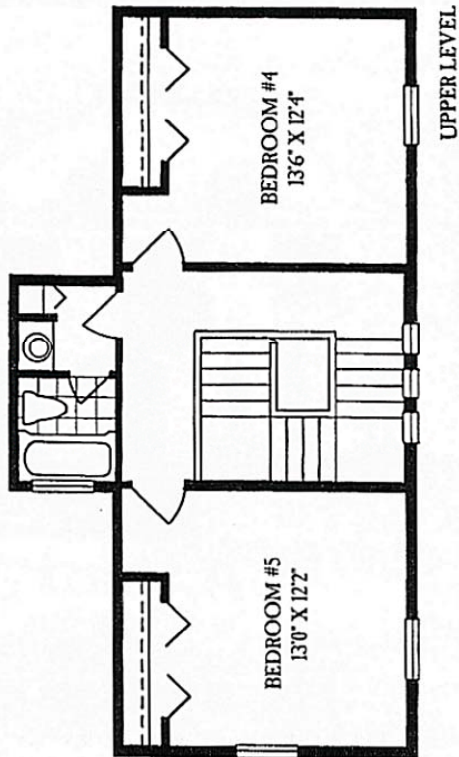

Series "D"

5 BEDROOM / 3 BATHS
3,073 SQ. FT.

Spanish Haven

Italian Haven

McGREGOR RESERVE

The Renaissance Series

McGREGOR RESERVE

The Renaissance Series

Series "D"

SQUARE FOOTAGE	
LIVING AREA MAIN LEVEL	2,400
LIVING AREA UPPER LEVEL	673
GARAGE	495
FRONT PORCH	57
VERANDA	237
TOTAL	3,862

SPANISH HAVEN

Floor plans may change with different elevations, please consult your new home representative for further information.

LOWER LEVEL

UPPER LEVEL