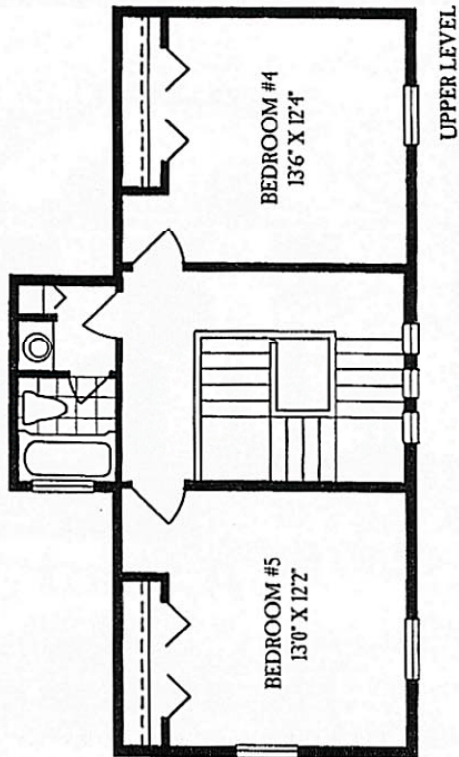

McGREGOR RESERVE

The Renaissance Series

Series "D"

SQUARE FOOTAGE	
LIVING AREA MAIN LEVEL	2,400
LIVING AREA UPPER LEVEL	673
GARAGE	495
FRONT PORCH	57
VERANDA	237
TOTAL	3,862

SPANISH HAVEN

Floor plans may change with different elevations, please consult your new home representative for further information.

LOWER LEVEL

UPPER LEVEL