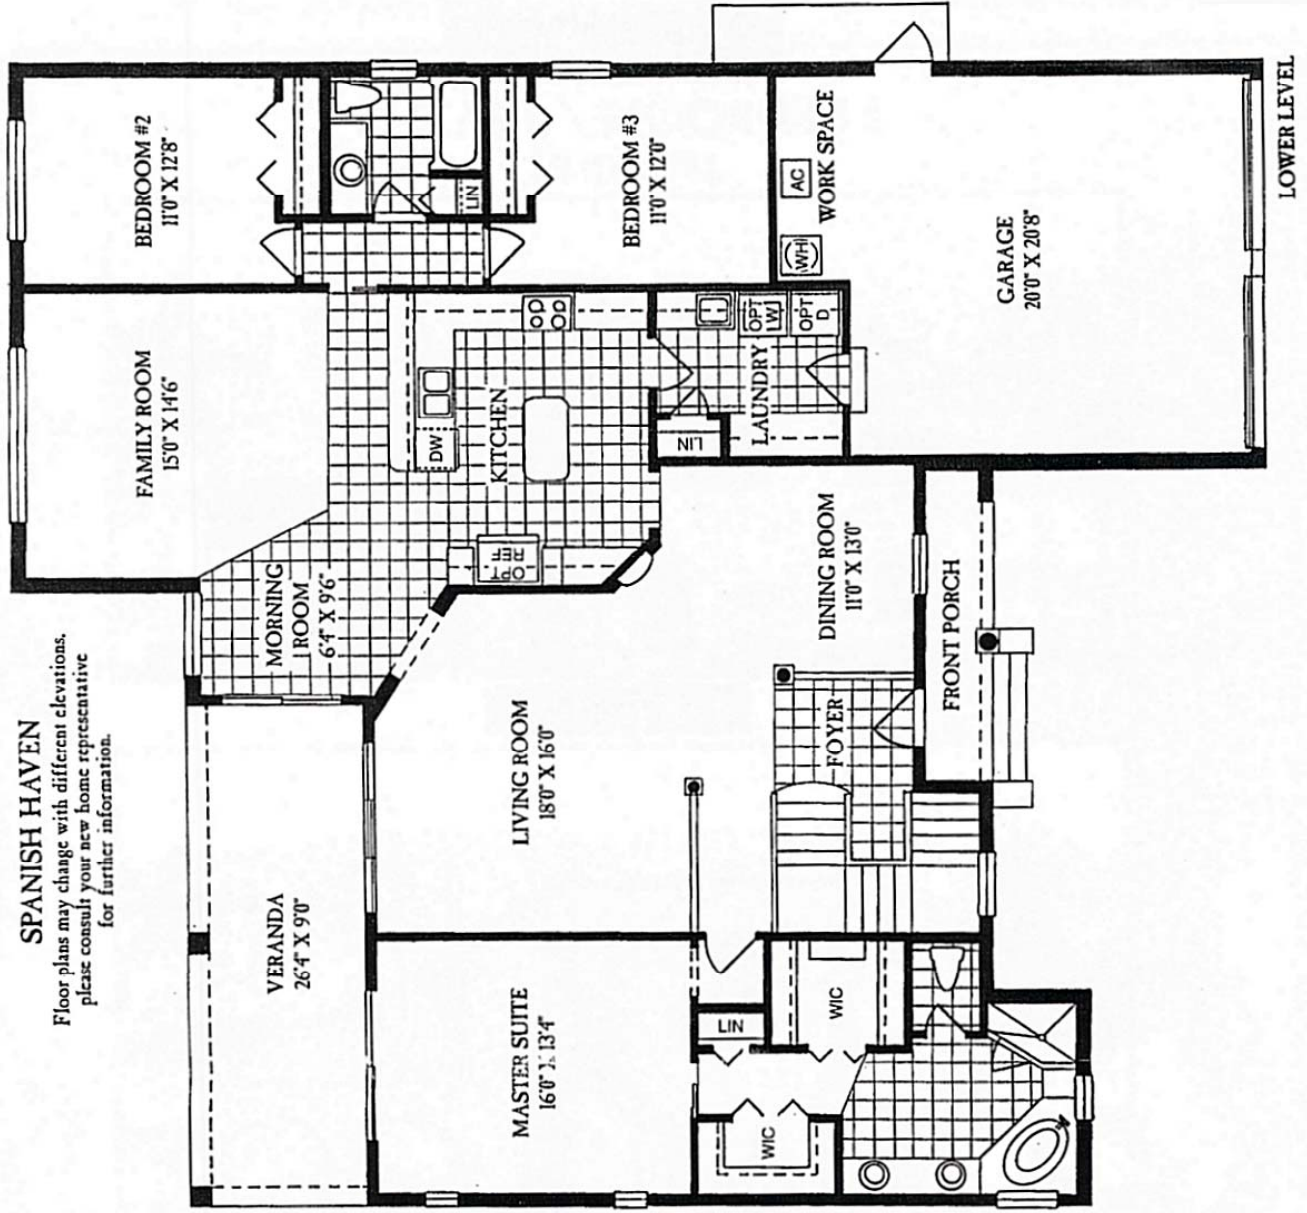

McGREGOR RESERVE

The Renaissance Series

Series "D"

SQUARE FOOTAGE	
LIVING AREA MAIN LEVEL	2,400
LIVING AREA UPPER LEVEL	673
GARAGE	495
FRONT PORCH	57
VERANDA	237
TOTAL	3,862

SPANISH HAVEN

Floor plans may change with different elevations, please consult your new home representative for further information.

LOWER LEVEL

UPPER LEVEL