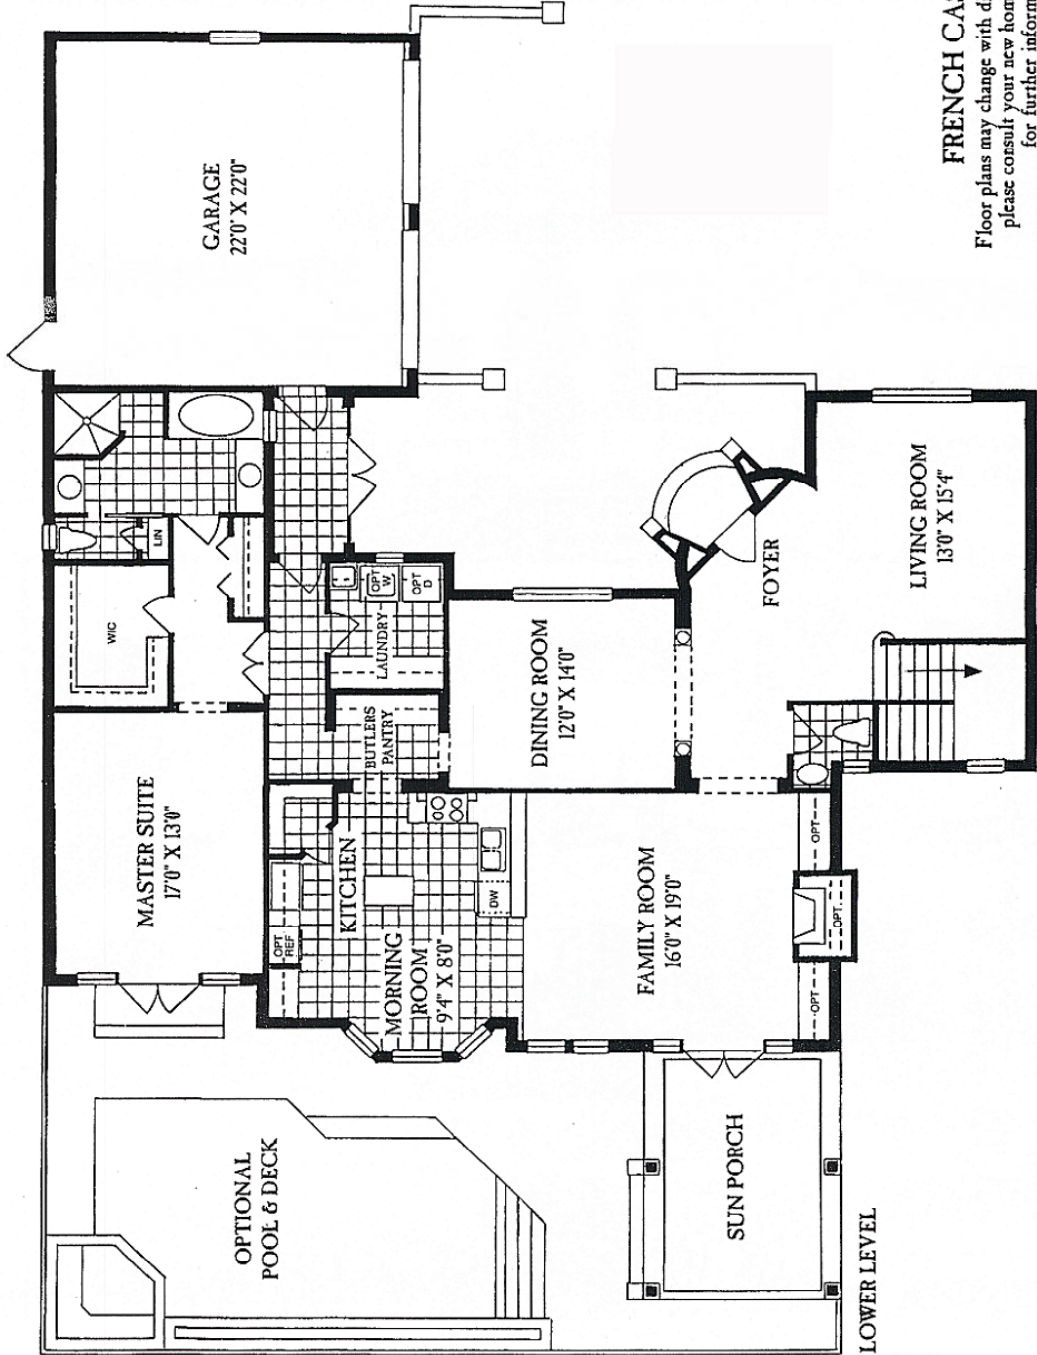

Series "C"

4 BEDROOM / 3 1/2 BATHS
2,755 SQ. FT.

English Castle

Spanish Castle

McGREGOR RESERVE

The Renaissance Series

The Renaissance Series

Series "C"

SQUARE FOOTAGE	
LIVING AREA MAIN LEVEL	1978
LIVING AREA UPPER LEVEL	842
GARAGE	539
VERANDA	198
TOTAL	3,557

FRENCH CASTLE

Floor plans may change with different elevations. please consult your new home representative for further information.