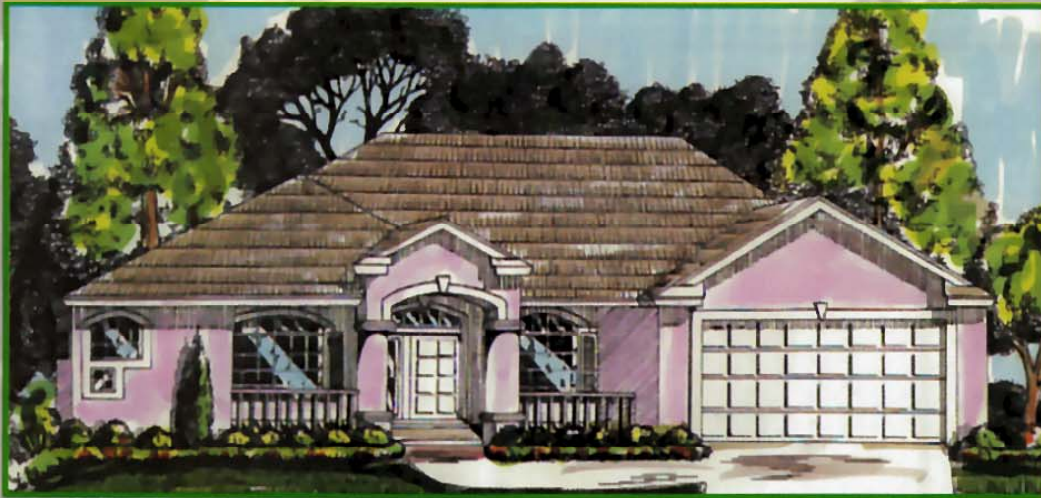

The Royal Poinciana II

4 BEDROOM / Den / 3 BATH

2,589 SQ. FT.

Elevation A

Elevation B

Elevation C

McGREGOR RESERVE

The Flora Series

The Royal Poinciana II

4 BEDROOM/ DEN/3 BATH

SQUARE FOOTAGE

Living	2,589
Veranda	237
Front Porch	191
Garage	450
Total	3,467