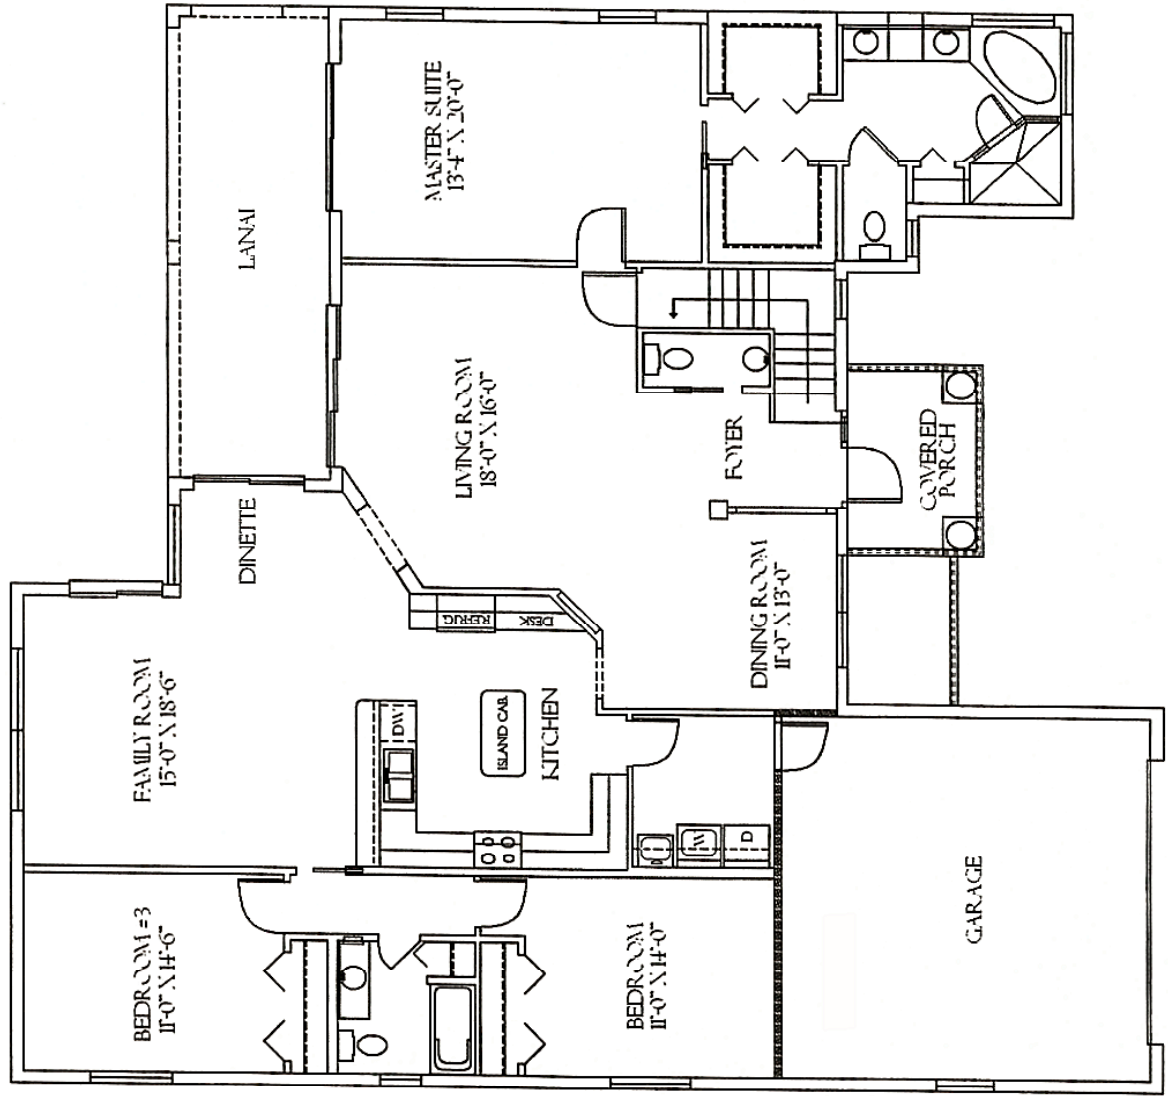

# The Laurel

## 5 BEDROOM / 3 BATH AND (1) HALF BATH

### SQUARE FOOTAGE

1st Floor	2326
2nd Floor	<u>569</u>
Total Living	2895
Garage	499
Rear Veranda	149
Porch	<u>144</u>
Total	3687