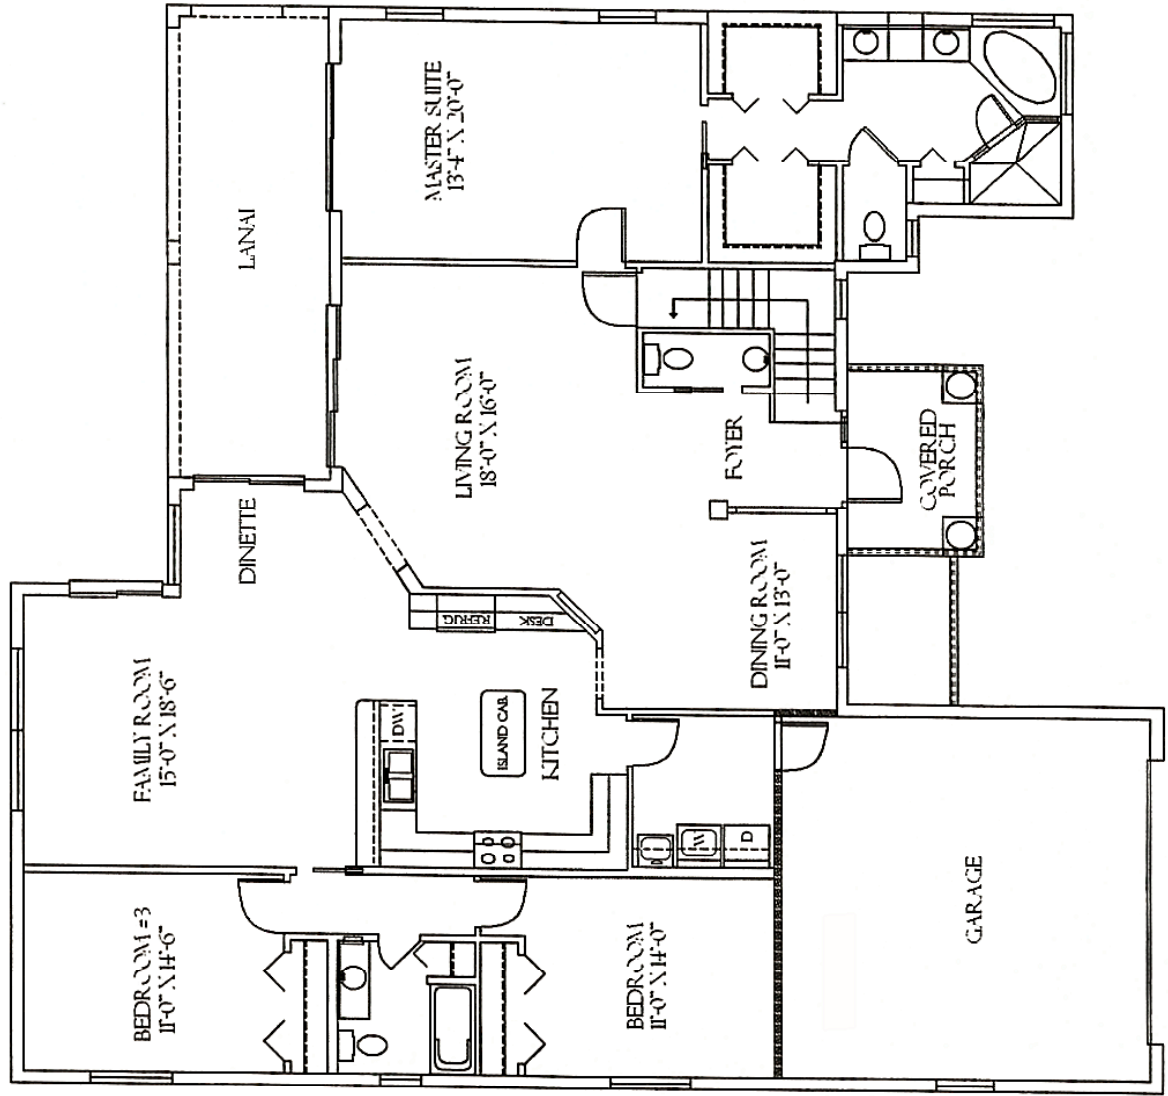

# The Laurel

5 BEDROOM / 3 BATH AND (1) HALF BATH  
2,895 SQ. FT.

*McGREGOR RESERVE*

The Flora Series

# The Laurel

## 5 BEDROOM / 3 BATH AND (1) HALF BATH

### SQUARE FOOTAGE

1st Floor	2326
2nd Floor	<u>569</u>
Total Living	2895
Garage	499
Rear Veranda	149
Porch	<u>144</u>
Total	3687