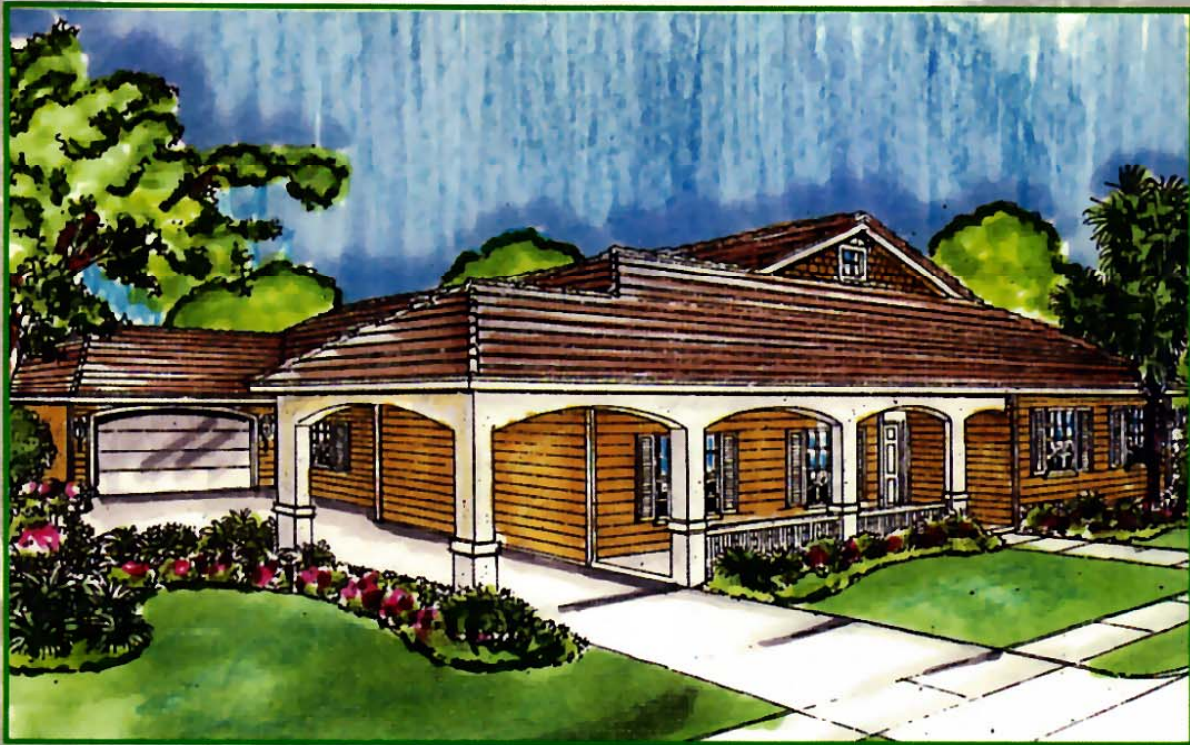

The Calypso Orchid

3 BEDROOM / 2 BATH

1,957 SQ. FT.

McGREGOR RESERVE

The Flora Series

The Calypso Orchid

3 BEDROOM / 2 BATH

SQUARE FOOTAGE

Living	1,957
Covered Porch	208
Covered Veranda	193
Porte Cochere	184
Garage	441
Outdoor Court	469
Total	3,452