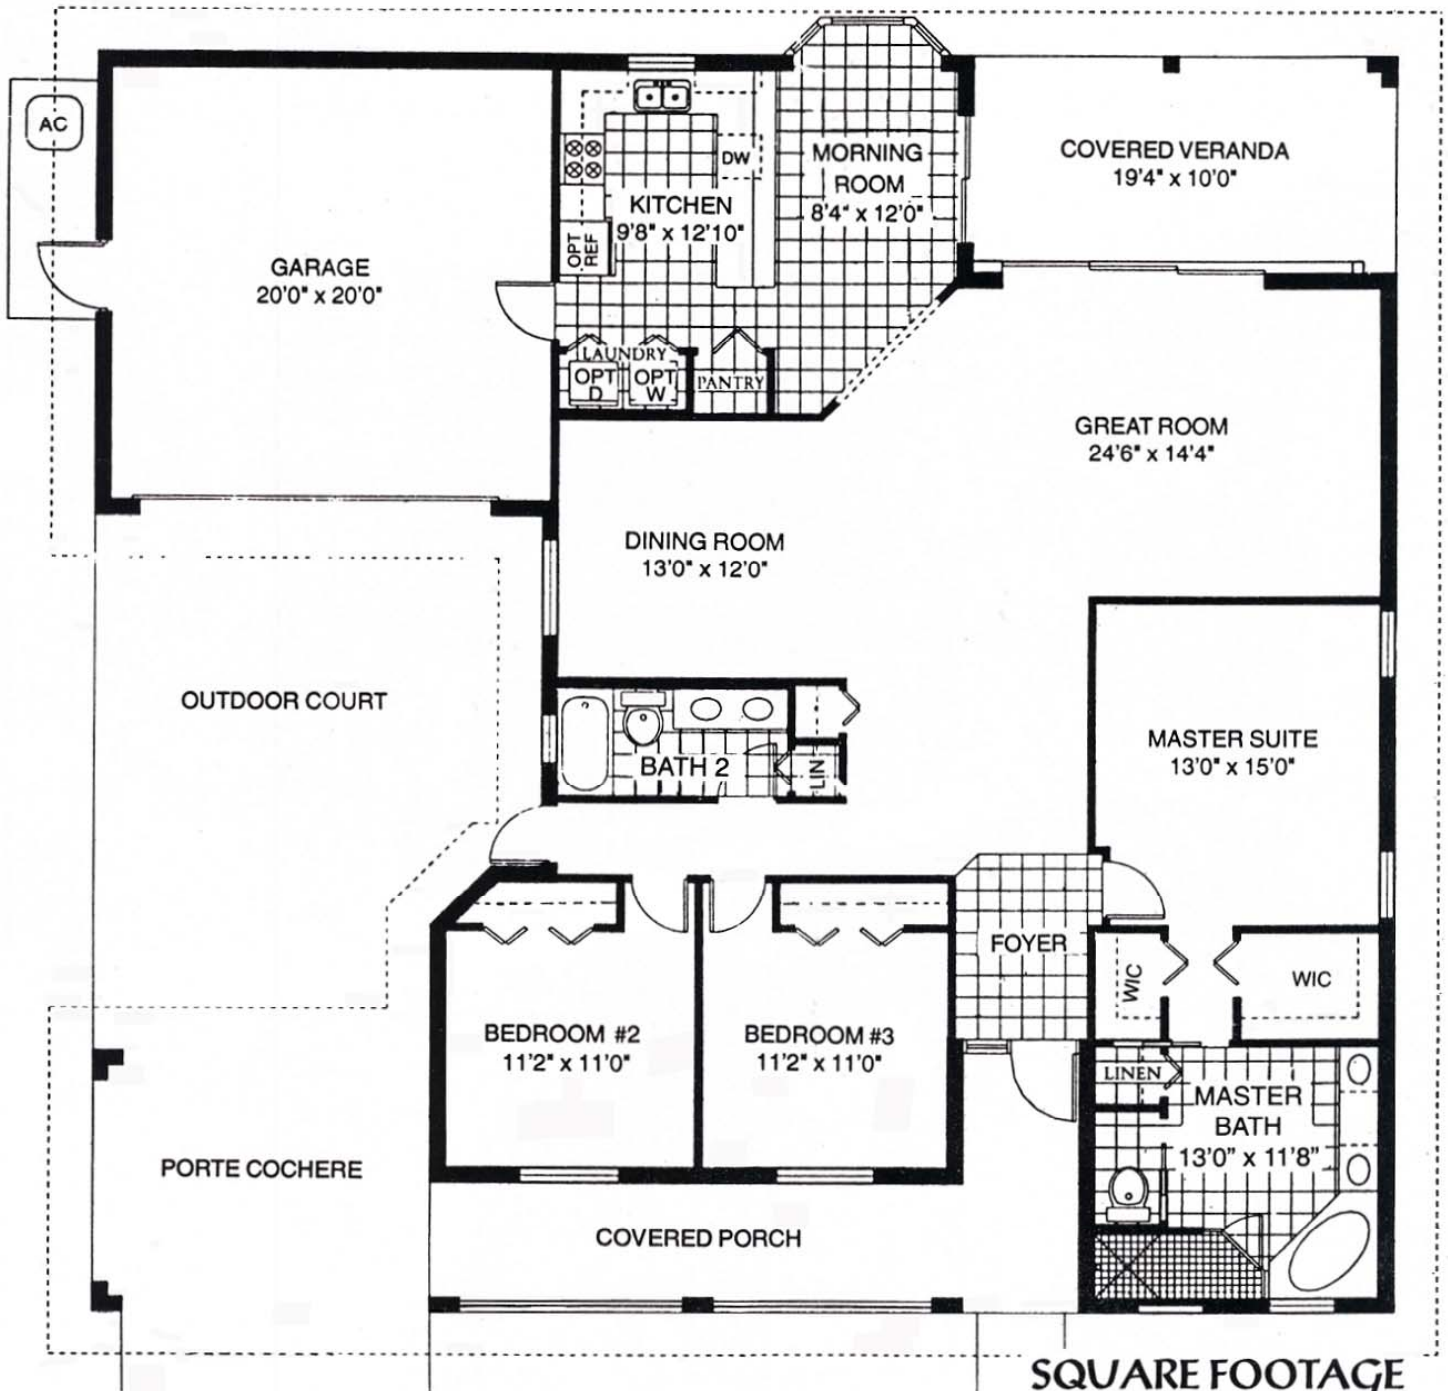

The Calypso Orchid

3 BEDROOM / 2 BATH

1,957 SQ. FT.

McGREGOR RESERVE

The Flora Series

The Calypso Orchid

3 BEDROOM / 2 BATH

SQUARE FOOTAGE

Living	1,957
Covered Porch	208
Covered Veranda	193
Porte Cochere	184
Garage	441
Outdoor Court	469
Total	3,452